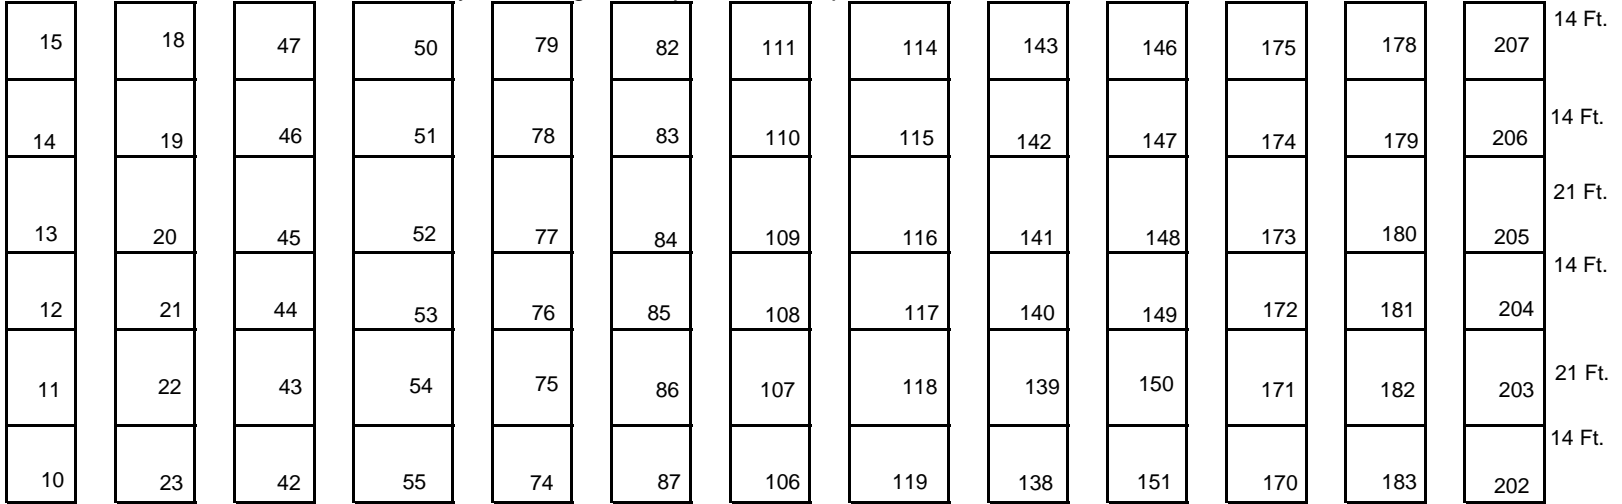

07-30-2007

Old Part --- Sub. 2

North

This alley is on original maps, but is not plotted

This alley is not on original maps, but is plotted this way

- Sold graves
- Avail. graves
- Not for sale
- Possibly useable graves

Road

All north / south alleys are 10 Ft. wide