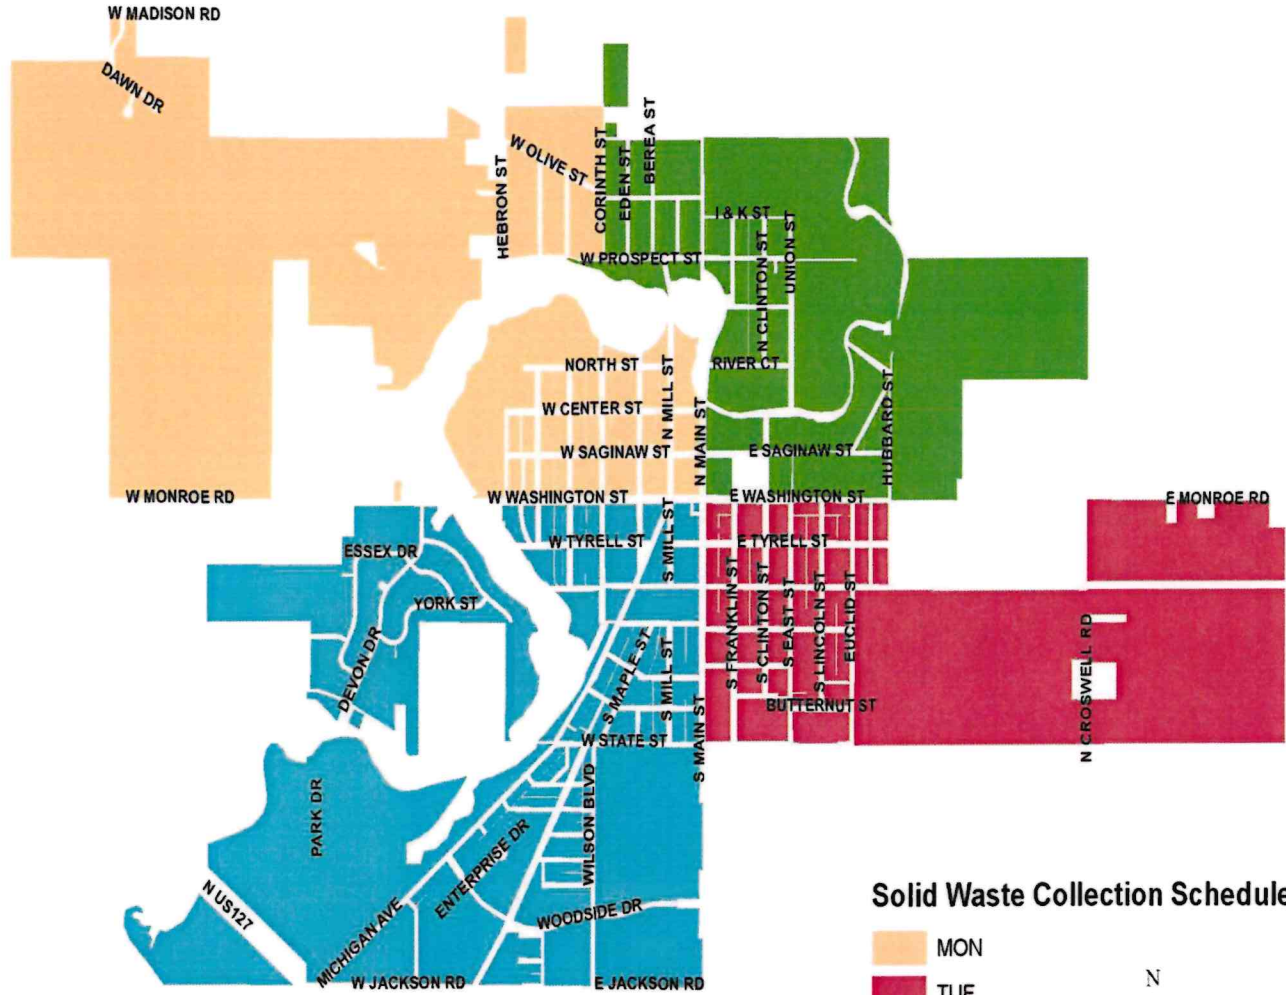

Solid Waste Collection Schedule

City of St. Louis

Solid Waste Collection Schedule

- MON
- TUE
- WED
- THU